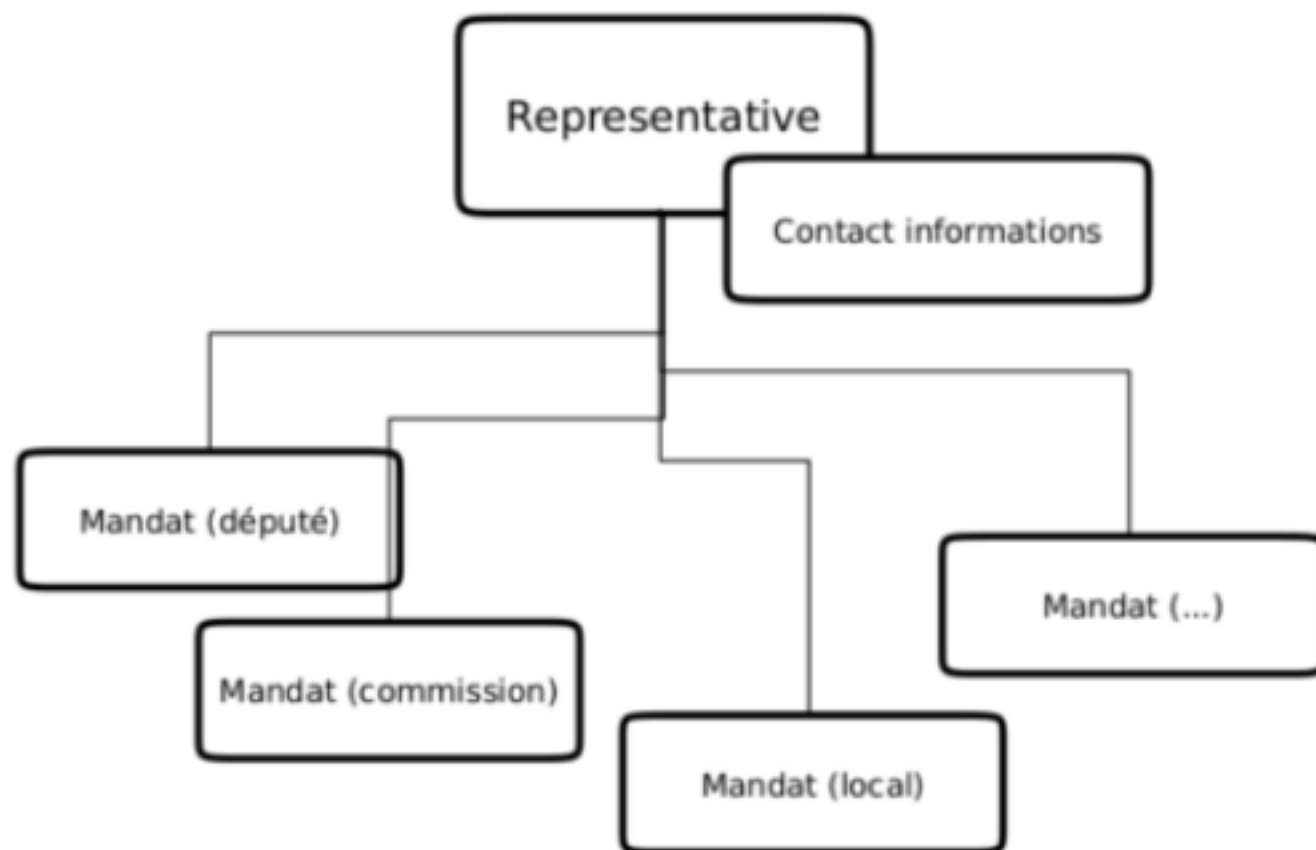

Call now!

[Details](#)

18.5

**Klaus-Heiner LEHNE**

Worst Score

Chair of [Conference of Committee Chairs](#)Member of the Bureau of [Group of the European People's Party](#)

Call now!

```