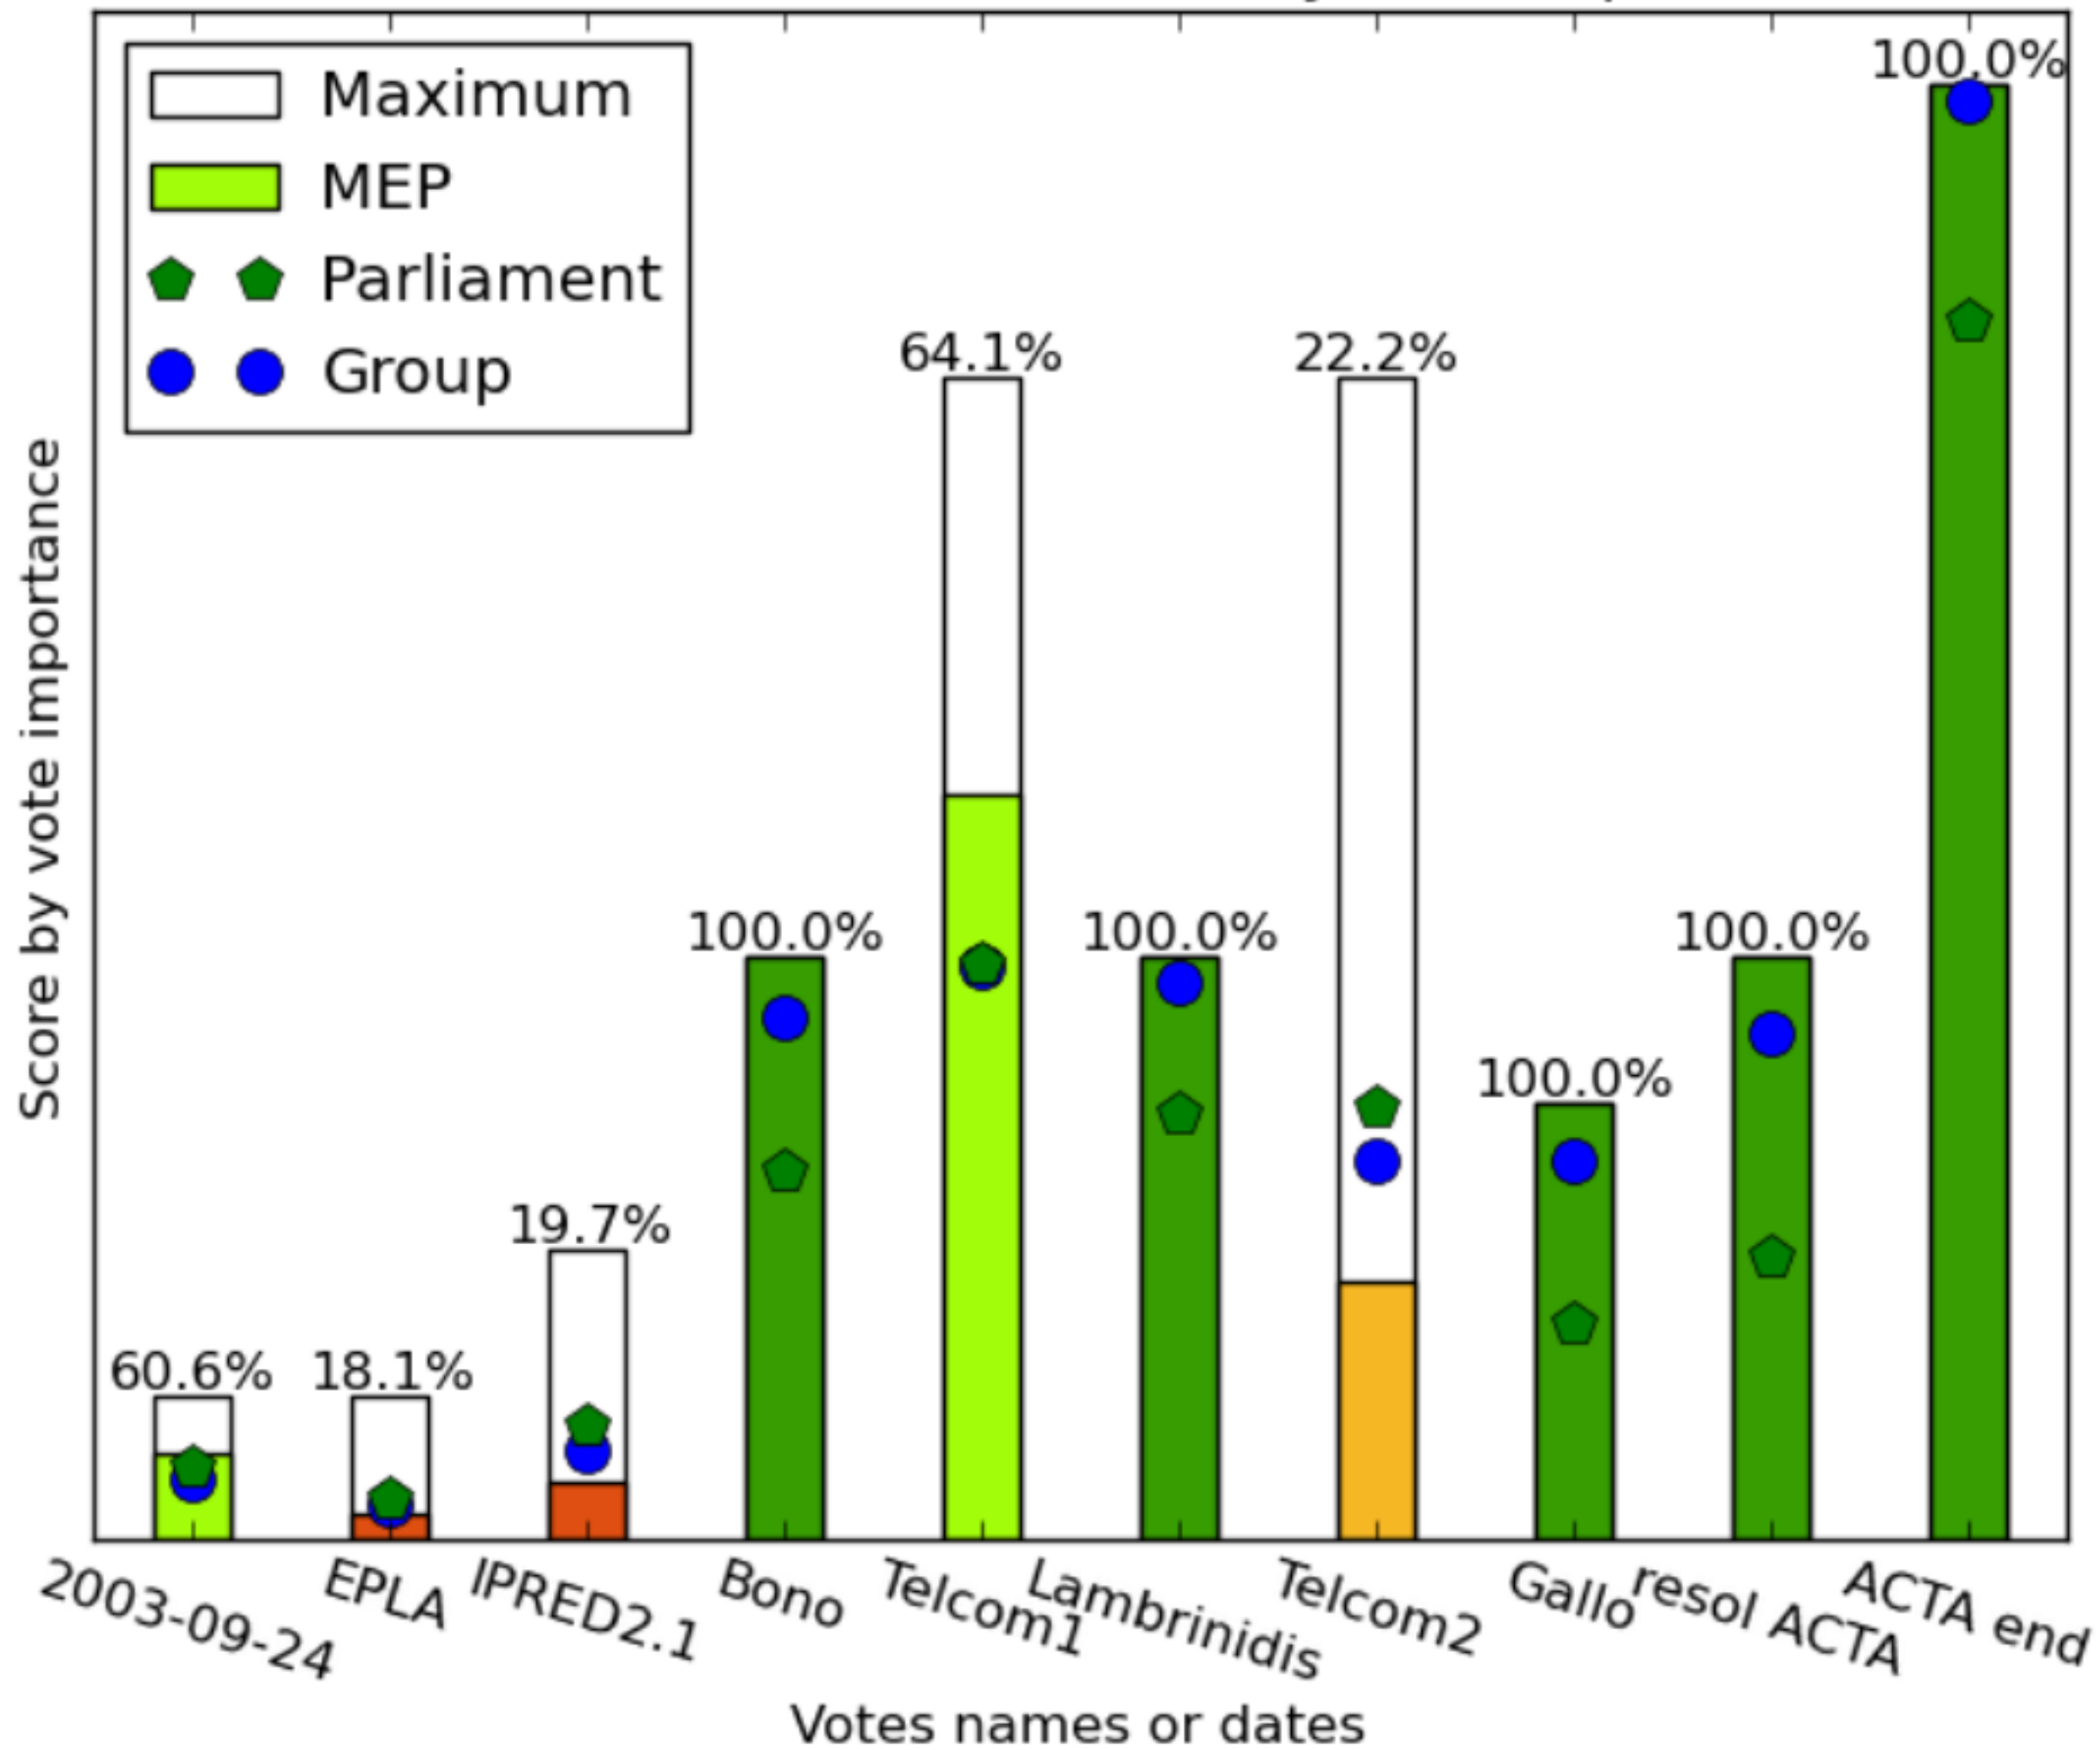

## What is memopol?

Political Memory is a tool designed by La Quadrature du Net to help European citizens to reach members of European Parliament (MEPs) and track their voting records on issues related to fundamental freedoms online. [More...](#)

93.7

**Raül ROMEVA I RUEDA**

Best Score

Call now!

 Spain

Group of the Greens/European Free Alliance (Greens/EFA)

**Vice-Chair of Group of the Greens/European Free Alliance***National party: Iniciativa per Catalunya Verds**Born on 12 March 1971 at Madrid, 41 years old.***E-mail:** [raul.romevairueda@europarl.europa.eu](mailto:raul.romevairueda@europarl.europa.eu)**Brussels**Building Altiero Spinelli **08G253**

# Udo BULLMANN - Votes scores by vote importance

Searching for «Score greather than 0 AND Active is 1»

Sort by score asc

[Show details](#)

14.7

**Françoise GROSSETÊTE**

Worst Score

Call now!